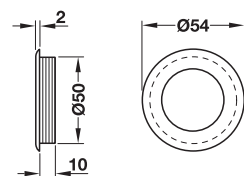

- > Finish/colour: Matt silver coloured, inside: Black
- > Installation: Fixing without screws, with grooves for glue fixing

Dim. A mm	Dim. B mm	Dim. C mm	Dim. D mm	Dim. E mm	Cat. No.
26	85	9	75	20	158.42.921
26	116	9	110	20	158.43.928
38	84	12	70	30	158.44.925

Packing: 1 or 100 pieces

Finish/colour	Cat. No.
White	158.03.737
Black	158.03.639

Packing: 1 or 500 pieces

- > Installation: Fixing without screws, with grooves for glue fixing

Finish/colour	Cat. No.
Dark brown	158.37.108

Packing: 1 or 100 pieces

Round head metal pins Ø 1.6 mm

► FF 1.261