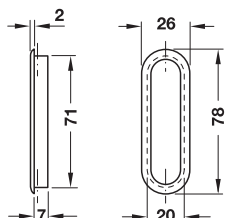

- > Finish/colour: Matt silver coloured, inside: Black
- > Installation: Fixing without screws, with grooves for glue fixing

Dim. A mm	Dim. B mm	Dim. C mm	Dim. D mm	Dim. E mm	Cat. No.
26	85	9	75	20	158.42.921
26	116	9	110	20	158.43.928
38	84	12	70	30	158.44.925

Packing: 1 or 100 pieces

Finish/colour	Cat. No.
White	158.03.737
Black	158.03.639

Packing: 1 or 500 pieces

- > Installation: Fixing without screws, with grooves for glue fixing

Finish/colour	Cat. No.
Dark brown	158.37.108

Packing: 1 or 100 pieces

Round head metal pins Ø 1.6 mm

► FF 1.261